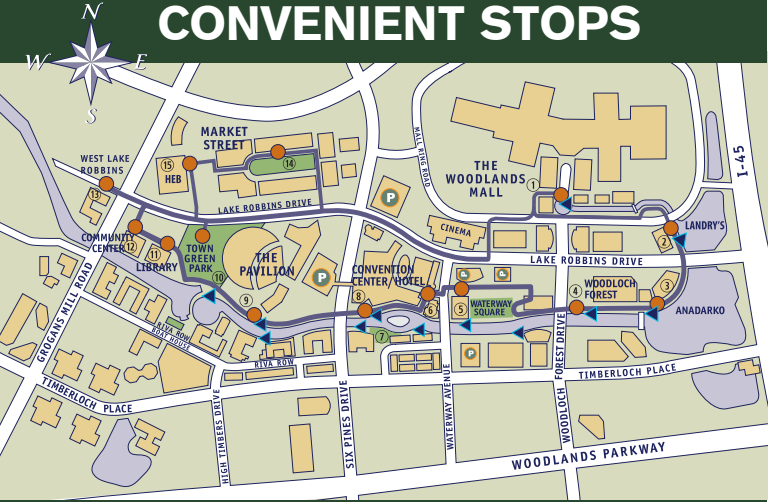

The Waterway Cruisers - Ride Daily

For those who want to have a relaxing ride and take in the scenery, they can take a boat tour on a Waterway Cruiser along The Woodlands Waterway®, a 1.4 mile long corridor.

Day Pass with unlimited rides on cruisers is \$5.00.

Youth, seniors and disabled are \$2.50.

For Up-To-Date Information, Go To:

www.TheWoodlandsWaterwayTrolley.com

www.TheWoodlandsWaterwayCruisers.com

The Woodlands Waterway Cruiser & Trolley Route Map

CONVENIENT STOPS

Key: ● Trolley Stop ▲ Waterway Cruiser Stop ● P Public Parking

- ① ● ▲ The Woodlands Mall
- ② ● ▲ Landry's Restaurant
- ③ ● ▲ Anadarko Tower
- ④ ● ▲ Woodloch Forest Drive at Waterway Bridge
- ⑤ ● ▲ Waterway Square
- ⑥ ● Waterway Avenue
- ⑦ ▲ Koi Garden
- ⑧ ● ▲ The Woodlands Waterway Marriot Hotel & Convention Center

- ⑨ ● ▲ Cynthia Woods Mitchell Pavilion
- ⑩ ● ▲ Town Green Park
- ⑪ ● South Montgomery County Library
- ⑫ ● Community Center
- ⑬ ● West Lake Robbins
- ⑭ ● Market Street-Central Park
- ⑮ ● HEB Central Market