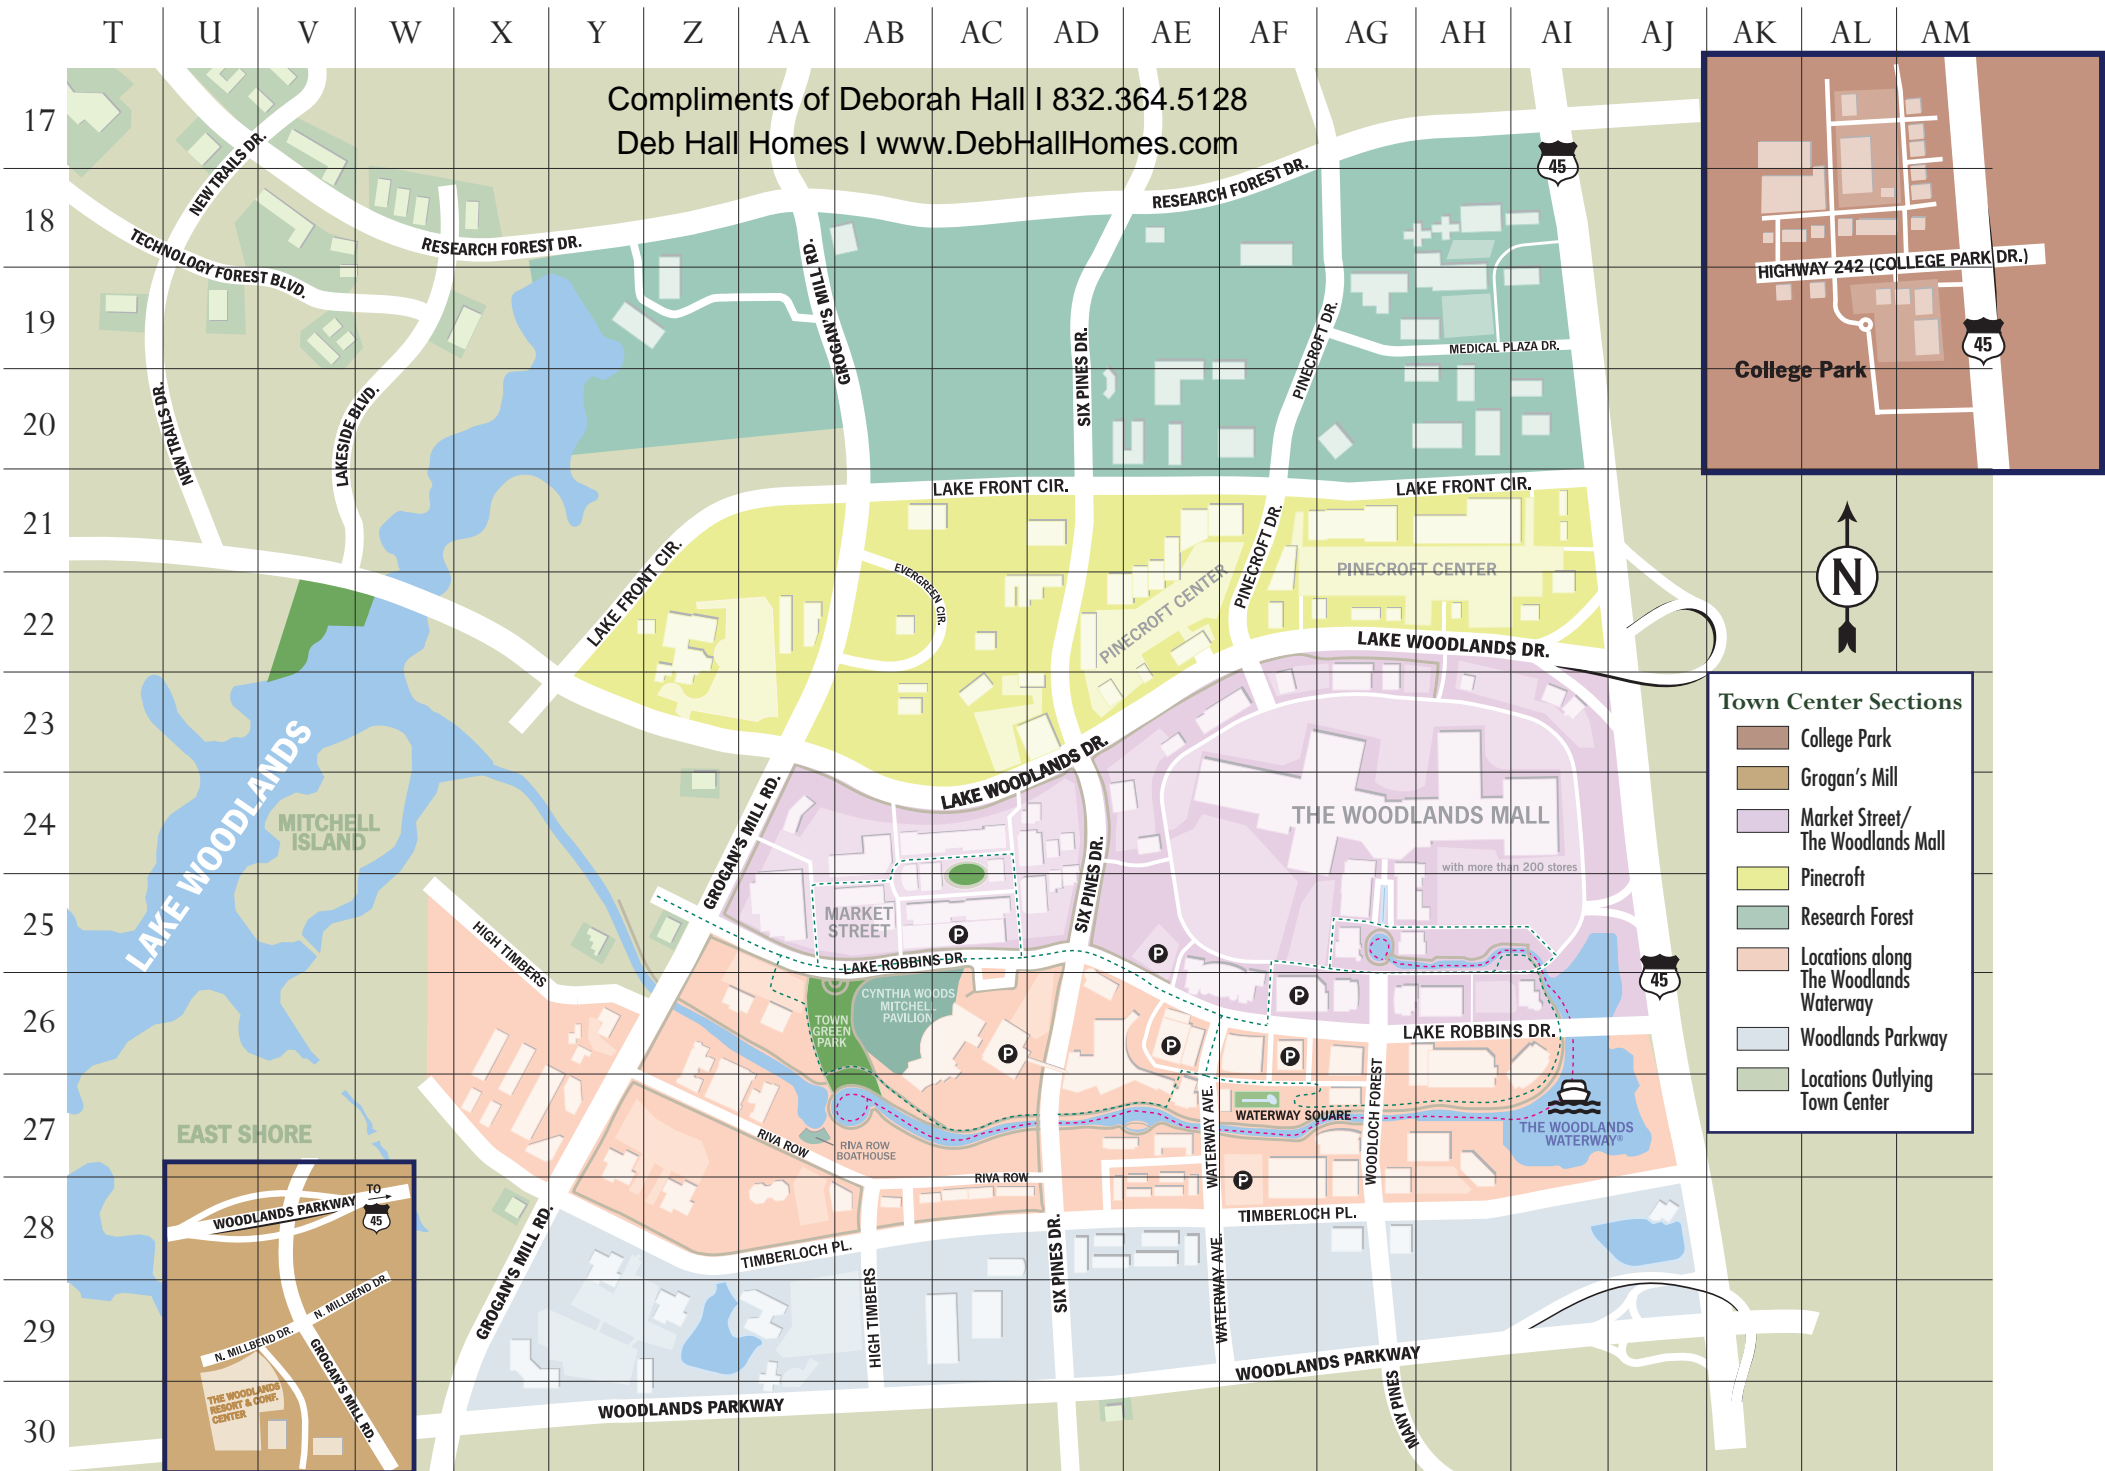

THE WOODLANDS TOWN CENTER MAP (TC)

Compliments of Deborah Hall | 832.364.5128
Deb Hall Homes | www.DebHallHomes.com

Town Center Sections

- College Park
- Grogan's Mill
- Market Street/
  The Woodlands Mall
- Pinecroft
- Research Forest
- Locations along
  The Woodlands
  Waterway
- Woodlands Parkway
- Locations Outlying
  Town Center