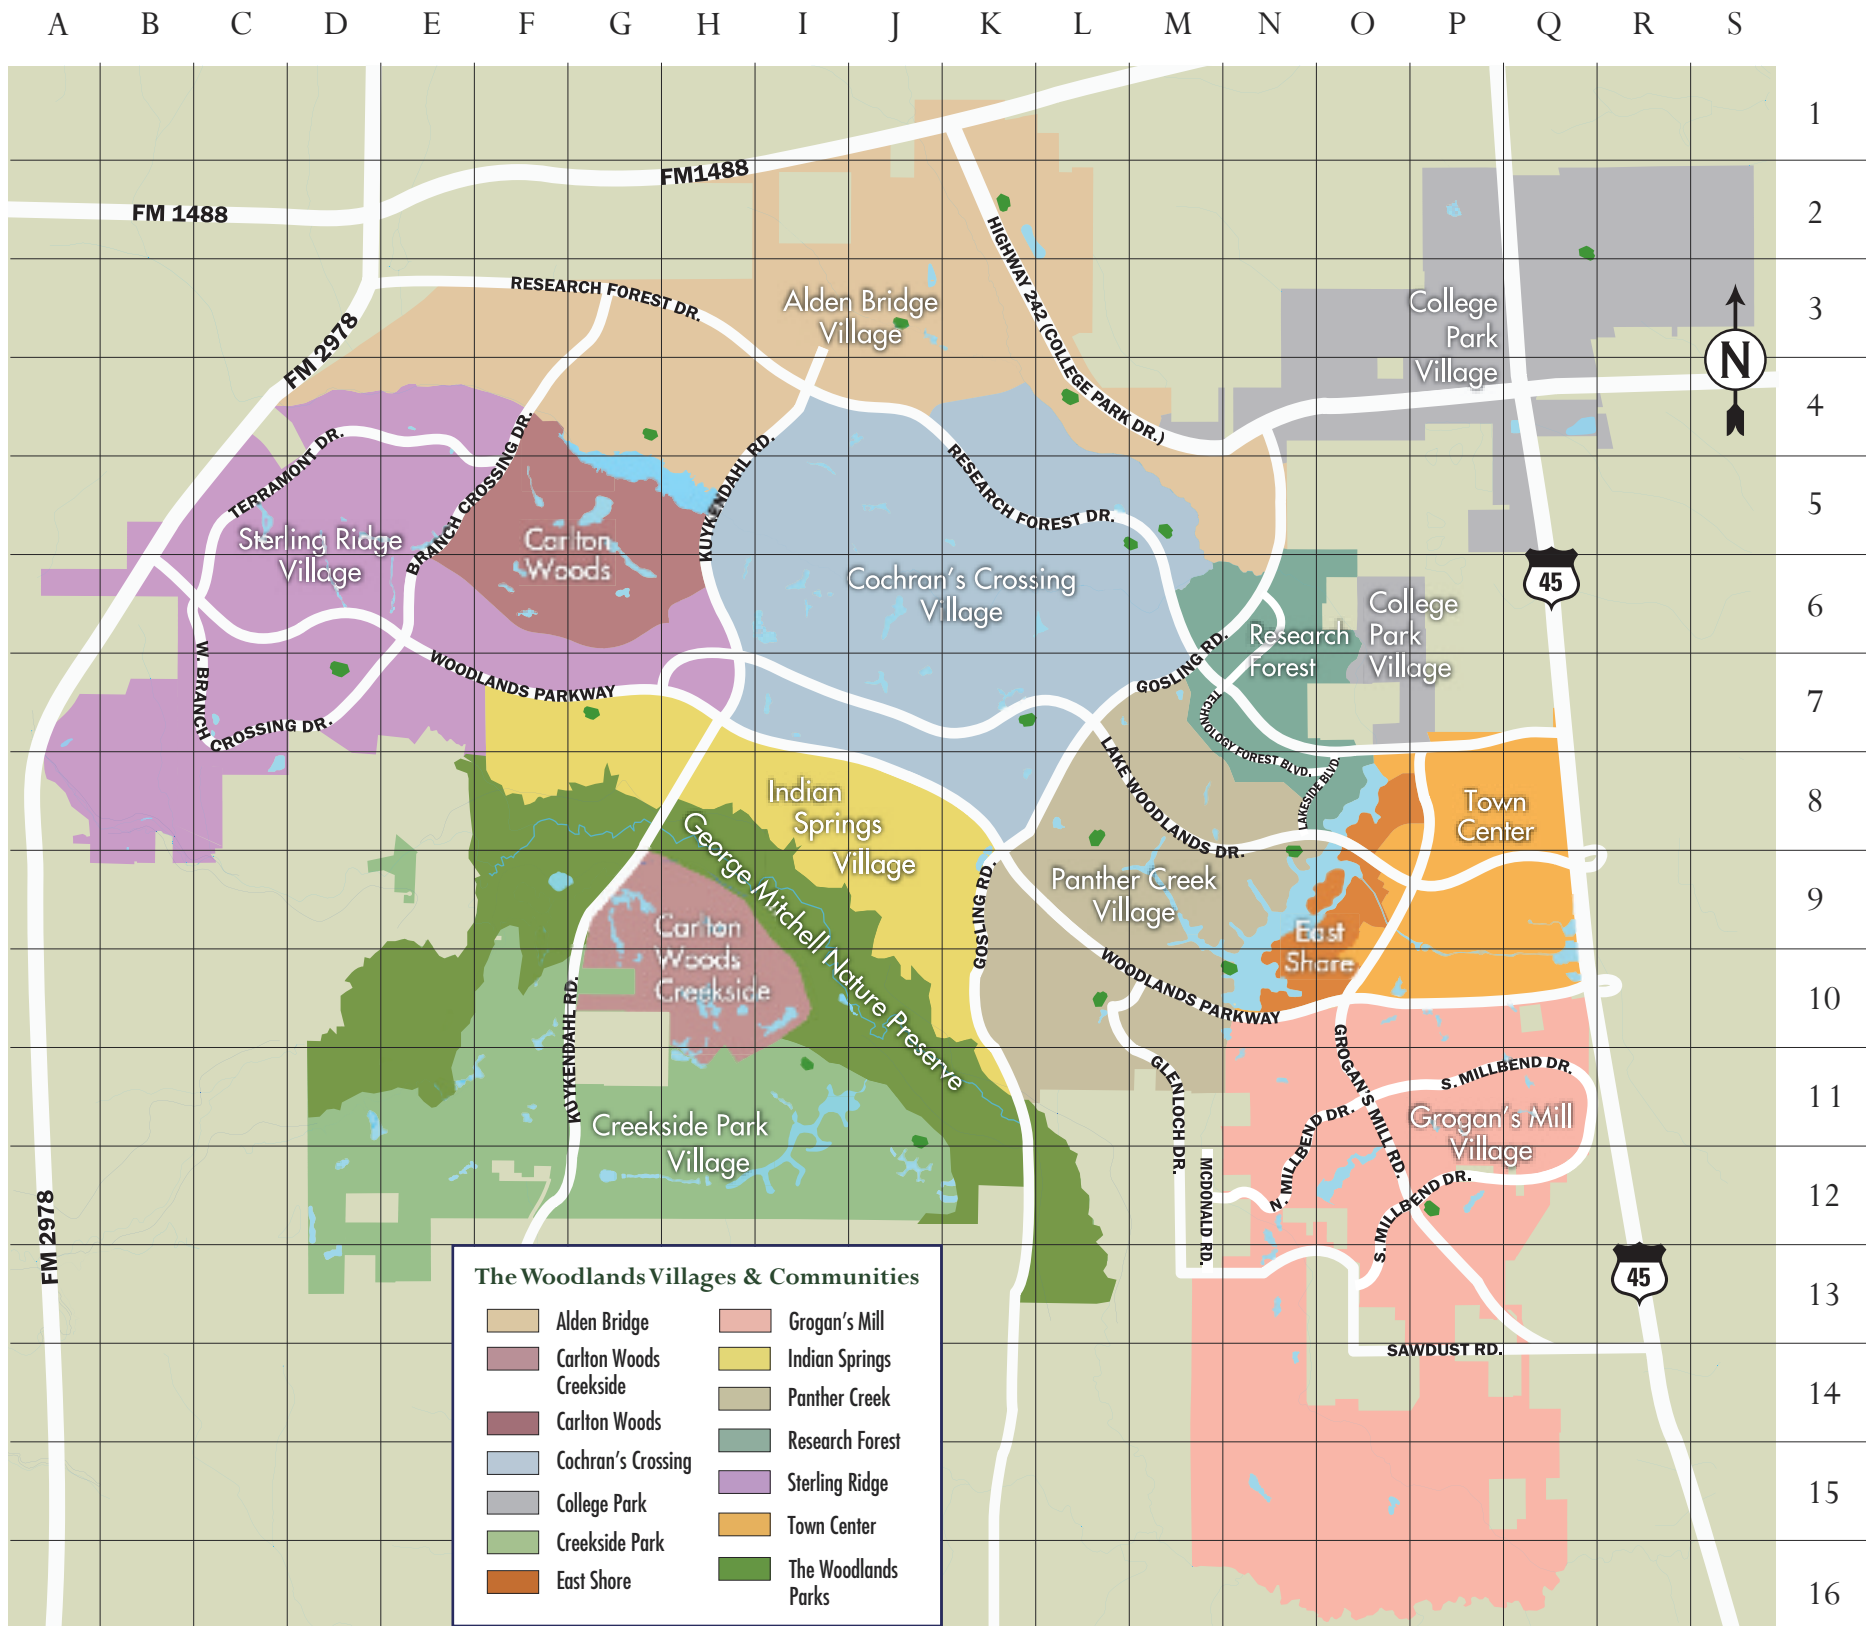

HOURS

Trolley:

Monday – Sunday from 11 a.m. to 8 p.m. (The last round trip starts at the mall at 7:30 p.m.)

Cruiser:

Friday - 11 a.m. to 9 p.m. (The last round trip starts at the mall turn at 8 p.m.)
 Saturday - 11 a.m. to 10 p.m. (The last round trip starts at the mall turn at 9 p.m.)
 Sunday - 11 a.m. to 8 p.m. (The last round trip starts at the mall turn at 7 p.m.)

THE WOODLANDS TOWN CENTER MAP (TC)

Compliments of Deborah Hall | 832.364.5128
 Deb Hall Homes | www.DebHallHomes.com

Town Center Sections

- College Park
- Grogan's Mill
- Market Street/
The Woodlands Mall
- Pinecroft
- Research Forest
- Locations along
The Woodlands
Waterway
- Woodlands Parkway
- Locations Outlying
Town Center

LEGEND: P Parking --- Waterway Cruiser --- Waterway Trolley --- Paths

Waterway Cruiser: Fri 11 am – 9 pm, Sat 11 am – 10 pm, Sun 11 am – 8 pm, (\$)

Waterway Trolley: Mon – Sun 11 am – 8 pm, FREE

THE WOODLANDS VILLAGE MAP (VM)